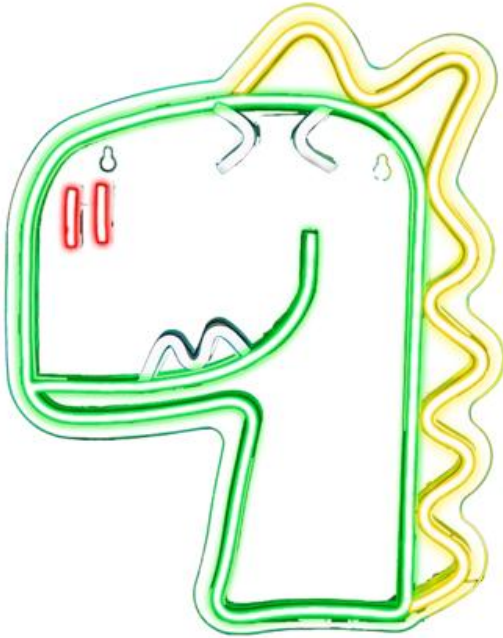

LED Light Sign "Dino Roar On" with neon effect for indoor use

SKU: LUNEONDINO

LED Light Sign "Dino Roar On" with Neon Effect for Indoors

BRIGHT NEON EFFECT

Place this **dinosaur-shaped decorative light** in the living room, study, or kitchen: every space comes to life with a **touch of originality** and irresistible style.

EASY TO USE AND INSTALL

Thanks to the **included USB cable** and low energy consumption, the sign is perfect to connect wherever there is a free USB port: PC, power bank, or charger. Lightweight and compact, it **easily hangs on the wall** with nails or adhesives.

WHAT SETS IT APART

- Dinosaur-shaped design
- Neon effect
- Dimensions: 26x32.5 cm
- Low consumption USB
- Easy to hang

WHAT THE PACKAGE CONTAINS

- 1 LED Neon Sign
- 1 USB cable

LED Light Sign "Dino Roar On" with neon effect for indoor use
SKU: LUNEONDINO