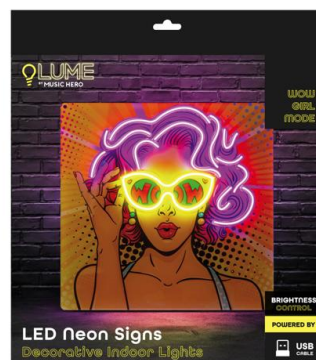

LED Light Sign "Wow Girl Mode" with neon effect for indoor use

SKU: LUNEONGIRL

"Wow Girl Mode" LED Neon Light Sign for Indoors

BRIGHT NEON EFFECT

Place this **vintage girl-shaped decorative light** in the living room, study, or kitchen: every space comes to life with a **touch of originality** and irresistible style.

EASY TO USE AND INSTALL

Thanks to the **included USB cable** and low energy consumption, the sign is perfect for connecting anywhere there is a free USB port: PC, power bank, or charger. Lightweight and compact, it **easily hangs on the wall** with nails or adhesives.

MAKE ANY SPACE UNIQUE

The **vintage girl-shaped decorative light** offers a unique and captivating look. It is the perfect choice to add personality to house parties, retro-themed evenings, or to create a special corner in your personal space.

WHAT SETS IT APART

- Vintage girl design
- Neon effect
- Dimensions: 32x32 cm
- Low consumption USB
- Easy to hang

WHAT THE PACKAGE CONTAINS

- 1 LED Neon Sign
- 1 USB cable

LED Light Sign "Wow Girl Mode" with neon effect for indoor use
SKU: LUNEONGIRL