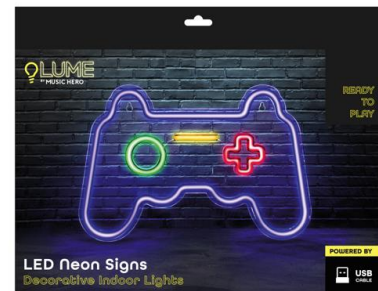

LED Light Sign "Ready To Play" with neon effect for indoor use

SKU: LUNEONJSTICK

LED Light Sign "Ready To Play" with Neon Effect for Indoors

BRIGHT NEON EFFECT

Place this **Joystick-shaped decorative light** in the living room, study, or kitchen: every space comes to life with a **touch of originality** and irresistible style.

EASY TO USE AND INSTALL

Thanks to the **included USB cable** and low energy consumption, the sign is perfect to connect wherever there is a free USB port: PC, power bank, or charger. Lightweight and compact, it **easily hangs on the wall** with nails or adhesives.

MAKE ANY SPACE UNIQUE

The **Joystick-shaped light** gives a unique look. It is the perfect choice to add personality to a game room, a video game-dedicated room, or to create an engaging atmosphere during game nights with friends.

WHAT SETS IT APART

- Joystick-shaped design
- Neon effect
- Dimensions: 40x27.5 cm
- Low consumption USB
- Easy to hang

WHAT THE PACKAGE CONTAINS

- 1 LED Neon Sign
- 1 USB cable

LED Light Sign "Ready To Play" with neon effect for indoor use
SKU: LUNEONJSTICK