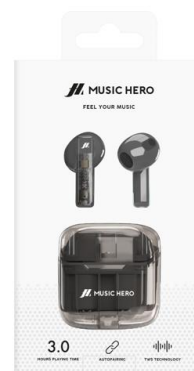

## TWS Icy – earphones equipped with True Wireless Stereo technology and a transparent design

SKU: MHTWSICYBTK

#### A stable and automatic connection for music and calls

The **TWS Icy earphones** are ideal for both **music** and **calls**. They can pair wirelessly with your devices that support **wireless connections**. **True Wireless Stereo technology** ensures a stable and automatic connection up to 10 metres away from the paired device. Thanks to their **self-start function**, they will turn on automatically as soon as they are removed from the case.

#### Key features:

- Wireless
- Transparent design
- Wireless range: 10 metres
- Playback time: 3 hours
- Charging time: 1.5 hours
- Standby time: 40 hours
- Case capacity: 300 mAh
- Total playback time with the charging case: 15 hours
- Semi in-ear design