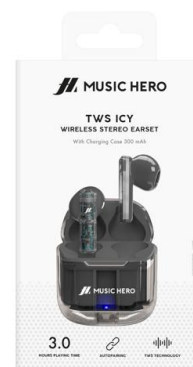

## TWS Icy – earphones equipped with True Wireless Stereo technology and a transparent design

SKU: MHTWSICYBTK

#### A stable and automatic connection for music and calls

The **TWS Icy earphones** are ideal for both **music** and **calls**. They can pair wirelessly with your devices that support **wireless connections**. **True Wireless Stereo technology** ensures a stable and automatic connection up to 10 metres away from the paired device. Thanks to their **self-start function**, they will turn on automatically as soon as they are removed from the case.

#### Key features:

- Wireless
- Transparent design
- Wireless range: 10 metres
- Playback time: 3 hours
- Charging time: 1.5 hours
- Standby time: 40 hours
- Case capacity: 300 mAh
- Total playback time with the charging case: 15 hours
- Semi in-ear design