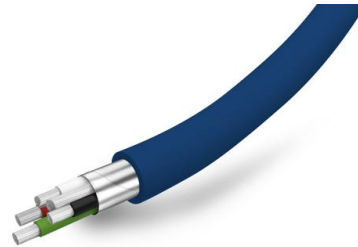

Polo Collection Lightning data cable and charger
SKU: TECABLPOLOLIGB

Technical data

SKU: TECABLPOLOLIGB

Length: 1 m

Weight: 40 g

Cable length: 1 m

EAN: 8018417241017

GPSR: The product must not be used by children or by people unable to understand the potential risks., Item subject to WEEE Directive 2012/19/EU, Item subject to CE marking, Packaging of the item subject to the "Green Dot" recycling system, The item packaging is recyclable, Item subject to UKCA marking

Color: blue

: 85444290

Material: Silicone

Connector: Lightning, 1xUSB-A

Cable type: For data transmission, Power cord

Suited for: Recharging, sync and backup

Connector 1: Lightning, 1xUSB-A

Connector 2: Apple Lightning

Finishing/Feature: anti-tangle

Logistics data

Depth Pack: 75 mm

Width Pack: 15 mm

Depth Inner: 200 mm

Height Pack: 200 mm

Weight Pack: 50 g

Width Inner: 170 mm

Amount Inner: 6 Pz

Depth Master: 470 mm

Height Inner: 90 mm

Weight Inner: 320 g

Width Master: 400 mm

Amount Master: 72 Pz

Height Master: 300 mm

Weight Master: 4615 g