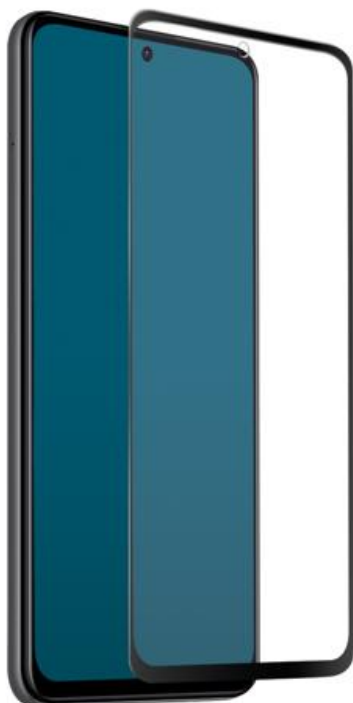

## Full Cover Glass Screen Protector for Xiaomi Redmi Note 12 4G/5G/ Poco X5

SKU: TESCRFCXIRNO12

### Protective film in tempered glass with black silicone edges for Xiaomi Redmi Note 12 4G/5G/ Poco X5

The **Full Cover glass screen protector** is the perfect accessory to protect your **Xiaomi Redmi Note 12 4G/5G/Poco X5** from minor bumps and scratches.

This protective film made of **tempered glass** adheres perfectly to the display of your smartphone while leaving apertures free for the camera, sensors and microphone.

The **black silicone edges** and **rounded corners** allow this screen protector to adhere perfectly to your device. The screen will thus be protected from impacts and dust infiltration, without losing the touch functions of the screen.

Features:

- Material: tempered glass and silicone
- Rounded corners
- Black silicone edges for total display protection
- Resistant to minor impacts and scratches

Full Cover Glass Screen Protector for Xiaomi Redmi Note 12 4G/5G/Poco X5  
SKU: TESCRFCXIRNO12