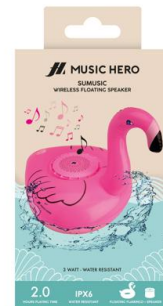

Wireless speaker with inflatable

SKU: TESPEAKFLOATFLAM

Blow up the island-shaped inflatable and place the speaker in its slot, so you can even play your music on the water or snow

MAXIMISE FUN WITH THIS WIRELESS SPEAKER AND FLOAT

A fantastic accessory for your beach getaways or snowy holidays: this **wireless speaker with an inflatable** lets you bring your music with you whether you're in the water or tobogganing through the snow. **Blow up the inflatable and place the speaker in its slot.** This keeps the speaker secure while it's gently floating on the water or gliding smoothly on the snow.

IPX6 CERTIFIED SPEAKER THAT PLAYS MUSIC FOR UP TO 2 HOURS

The **3W wireless speaker** can play **up to 2 hours of music** and, when flat, is **charged using the charging cable included.**

Its **IPX6 rating** ensures **total resistance to water splashes, snow and rain.** It is not suitable for full immersion in water.