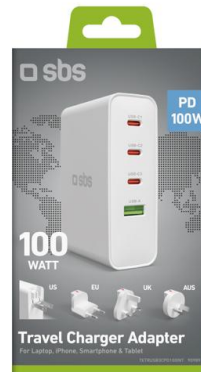

## Ricaricate i vostri dispositivi ovunque vi troviate

SKU: TETRUSB3CPD100INT

The charger offers **flexibility and convenience** with three USB-C ports and a USB-A port. Use the single USB-C port to charge up to 100W and power even the most energy-hungry devices. Or **choose to take advantage of all ports simultaneously** and charge all your devices using a single charger. This way you'll always have your smartphone, tablet, e-reader and speaker charged on your travels.

#### Features:

- Integrated US plug
- Maximum power output: 100W
- Interchangeable EU/AU/UK adapters
- One USB-A port with Adaptive Fast Charge technology
- 3 USB-C ports with Power Delivery technology
- Power output with all ports occupied: 45W+35W+7.5W