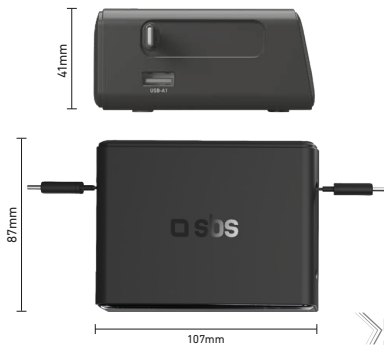

sbs

pulse power

LAPTOP
Ready

140

WATT

Roll-up Desk Charging Station

For iPhone, Smartphone, Tablet & Laptop

C1	C2
140 W	150 W
C3	C4
140 W	140 W
CAB1	CAB2
140 W	140 W
USB-A	30 W

Specifications:

Input:

110-240 V AC 50/60 Hz 1,8 A

USB-C1/C2/C3/C4/C5/C6 Output:

5,0 V DC 3,0 A / 9,0 V DC 3,0 A / 12,0 V DC 3,0 A /
15,0 V DC 3,0 A / 20,0 V DC 5,0 A / 28,0 V DC 5,0 A
(PD 140,0 W)

USB-A1 Output:

5,0 V DC 3,0 A / 9,0 V DC 3,0 A / 12,0 V DC 2,5 A /
20 V DC 1,5 A (AFC 30,0 W)

PPS 5,0-20,0 V 5,0 A

Total Output: 140,0 W max

SBS spa - Via Circonvallazione s/n
28010 Miasino (No) - Italy

sbsmobile.com

customer care@sbsmobile.com