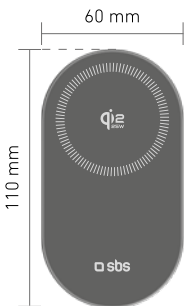

Specifications:

Charger Station

Input: 20,0 V D.C. 2,25 A

Wireless Output 1: 25,0 W max

Wireless Output 2: 5,0 W max

USB-C output: 5,0 V D.C. 2,0 A

Total Output: 35,0 W max

$H_{\max}$: 0,5 A/m

f : 110,0 ÷ 360,0 kHz

USB-C Cable

Charging function

Data transfer and sync enabled

Connector 1: USB-C 2.0

Connector 2: USB-C 2.0

Cable length 150 cm / 5 ft

Compatible with all USB Type-C devices

Wall Charger

Input: 110,0 - 240,0 V A.C. 50/60 Hz 1,2 A

USB-C Output: 5,0 V D.C. 3,0 A /

9,0 V D.C. 3,0 A / 12,0 V D.C. 3,0 A /

15,0 V D.C. 3,0 A / 20,0 V D.C. 2,25 A (PD 45,0W)

Compatible with
MagSafe