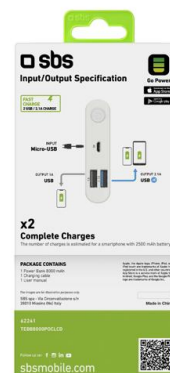

Power bank 8000 mAh LCD

SKU: TEBB8000POCLCD

Portable quick-charging charger with Intelligent Charge, Dual Charge and equipped with 1 Micro USB input and 2 USB outputs of 1A and 2.1A, white colour

ENERGY IN YOUR HANDS

The **8000 mAh Pocket Power Bank** with LCD display is a practical and innovative accessory. Its super compact dimensions make it unique: a concentration of energy in the palm of your hand, useful for any eventuality.

FEATURES:

- Capacity: 8000 mAh
- Pocket-sized and ultra-light
- Intelligent Charge
- Dual Charge
- LCD Display
- Input: Micro USB
- Output: 2 USB of 1A and 2.1A
- Lithium polymer battery

- Smartphone charge level after 30 minutes con Intelligent Charge: 50%*
- USB charging cable - Micro USB included