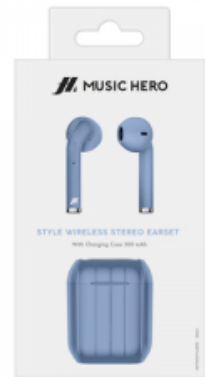

Twin TWS wireless stereo earphones with microphone and answer/end call button, charging case, up to 2.5 hours of listening

SKU: MHTWSSTYLEBTB

Twin TWS wireless stereo earphones with microphone and answer/end call button, charging case, up to 2.5 hours of listening

WIRELESS: these earphones connect to each other and to your phone via Bluetooth, ensuring optimum compatibility with your various devices.

CHARGING CASE: the base enables you to store the earphones and charge them by inserting them into the appropriate slots.

COMFORT: extremely lightweight with a modern, half in-ear design, making them comfortable to use all day long.

Twin TWS wireless stereo earphones with microphone and answer/end call button, charging case, up to 2.5 hours of listening
SKU: MHTWSSTYLEBTB