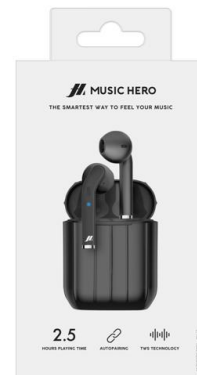

Style – True Wireless Stereo twin earphones

SKU: MHTWSSTYLEBTK

Wireless stereo earphones with 300mAh charging base, multifunction buttons for music and calls

WIRELESS: these earphones connect to each other and to your phone via Bluetooth, ensuring optimum compatibility with your various devices.

CHARGING CASE: the base enables you to store the earphones and charge them by inserting them into the appropriate slots.

AUTOMATIC POWER ON: the earphones turn on as soon as you take them out of the case, ready for use.

MUSIC AND CALLS: the multifunction buttons allow you to manage your tracks or redial the last number.

COMFORT: extremely lightweight with a modern, half in-ear design, making them comfortable to use all day long.

Style – True Wireless Stereo twin earphones
SKU: MHTWSSTYLEBTK

Technical data

Frequency: 20 Hz-20kHz
Sensitivity: 90 dB
Standby time: 24 hours
Talking time: 2.5 hours
Frequency range: 20 Hz - 20 KHz
Operative range: 10 m
Recharging time: 1 hour
Recharging cable: Micro USB
Number of buttons: 1 (Multifunction)
Speaker impedance: 32 Ohm
Listening to music: 2,5 hours
Transmission distance: Up to 10m in open space
Speaker frequency response: 20 Hz - 20 kHz
LED: 1 for status
Battery: 300 mAh
Buttons: 1 for end / Answer call
Microphone: Dual microphone integrated
Technology: Wireless V 5.0
Power connector: Micro-USB
Included accessories: Charging cable, Charging cradle
Sound mode (mono/stereo): Stereo
Audio sound (mono/stereo): Stereo
Color: black
EAN: 8018417300660
Weight: 50 g
Charging base capacity: 300 mAh
Number of connections: 1