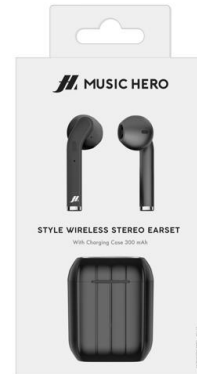

Style – True Wireless Stereo twin earphones

SKU: MHTWSSTYLEBTK

Wireless stereo earphones with 300mAh charging base, multifunction buttons for music and calls

WIRELESS: these earphones connect to each other and to your phone via Bluetooth, ensuring optimum compatibility with your various devices.

CHARGING CASE: the base enables you to store the earphones and charge them by inserting them into the appropriate slots.

AUTOMATIC POWER ON: the earphones turn on as soon as you take them out of the case, ready for use.

MUSIC AND CALLS: the multifunction buttons allow you to manage your tracks or redial the last number.

COMFORT: extremely lightweight with a modern, half in-ear design, making them comfortable to use all day long.

Style – True Wireless Stereo twin earphones
SKU: MHTWSSTYLEBTK

Technical data

Frequency: 20 Hz-20kHz
Sensitivity: 90 dB
Standby time: 24 hours
Talking time: 2.5 hours
Frequency range: 20 Hz - 20 KHz
Operative range: 10 m
Recharging time: 1 hour
Recharging cable: Micro USB
Number of buttons: 1 (Multifunction)
Speaker impedance: 32 Ohm
Listening to music: 2,5 hours
Transmission distance: Up to 10m in open space
Speaker frequency response: 20 Hz - 20 kHz
LED: 1 for status
Battery: 300 mAh
Buttons: 1 for end / Answer call
Microphone: Dual microphone integrated
Technology: Wireless V 5.0
Power connector: Micro-USB
Included accessories: Charging cable, Charging cradle
Sound mode (mono/stereo): Stereo
Audio sound (mono/stereo): Stereo
Color: black
EAN: 8018417300660
Weight: 50 g
Charging base capacity: 300 mAh
Number of connections: 1