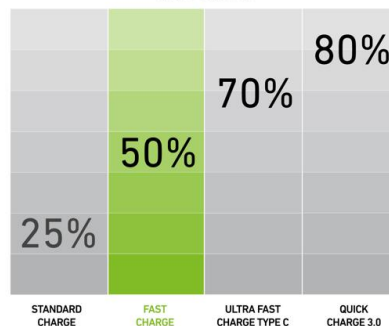

Wireless extra-slim 10 Watts Powerbank
SKU: TEBB10000WIRCK

Technical data

Recharging cable: USB/Micro-USB
Input: MICRO USB 5 VDC 2 A + TYPE-C 5 VDC 2.1A
Output: 2 USB 2,1 A, Wireless: 5W/7,5W/10W
Battery: Lithium polymer battery
Technology: Dual Charge, Intelligent Charge, Power Delivery 20W, Wireless Charge
Included accessories: Charging cable
Color: black
EAN: 8018417292439
Weight: 288 g

Logistics data

Depth Pack: 40 mm
Width Pack: 90 mm
Depth Inner: 210 mm
Height Pack: 200 mm
Weight Pack: 300 g
Width Inner: 120 mm
Amount Inner: 2 Pc
Depth Master: 440 mm
Height Inner: 60 mm
Weight Inner: 655 g
Width Master: 270 mm
Amount Master: 24 Pc
Height Master: 200 mm
Weight Master: 8275 g

IL LIVELLO DI RICARICA DELLO SMARTPHONE
IN 30 MINUTI