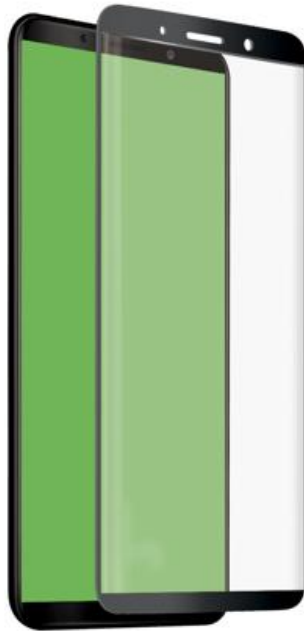

## 4D Full Glass Screen Protector for Huawei Mate 10 Pro

SKU: TESCREEN4DHUM10PT

### A protective film made from tempered glass for Huawei Mate 10 Pro, black color

This special **protective film**, which is actually made from **tempered glass**, provides protection for your Huawei Mate 10 Pro from **bumps** and **scratches**.

It adheres perfectly to the display of your Huawei Mate 10 Pro, freeing space for the for the camera, microphone and sensors.

It has been specially designed to **absorb impacts** and ensure a perfect display while **rounded edges** allow the screen protector to adhere to the smartphone screen.

Features:

- Material: toughened glass and silicone
- **Curved edges** to protect the entire display
- Shock proof and scratch resistant

4D Full Glass Screen Protector for Huawei Mate 10 Pro  
SKU: TESCREEN4DHUM10PT