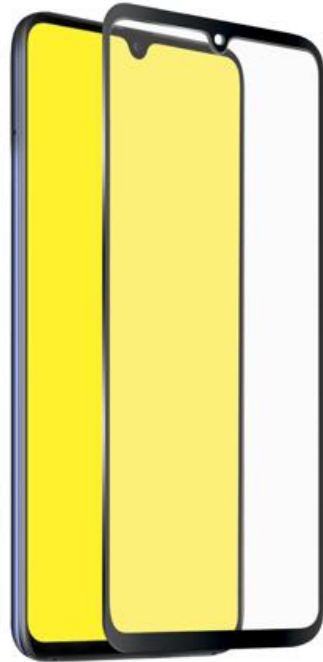

Full Cover Glass Screen Protector for Huawei Mate 20 X

SKU: TESCREENFCHUM20XK

Protective film in tempered glass with black silicone edges for Huawei Mate 20 X

The **Full Cover glass screen protector** is the perfect accessory to protect your **Huawei Mate 20 X** from minor bumps and scratches. This protective film made of **tempered glass** adheres perfectly to the display of your smartphone while leaving apertures free for the camera, sensors and microphone.

The **black silicone edges** and **rounded corners** allow this screen protector to adhere perfectly to your device. The screen will thus be protected from impacts and dust infiltration, without losing the touch functions of the screen.

The application of this glass screen protector is very simple: use the **two cloths** included in the package (one wet and the other dry) to clean and dry the screen. Then just attach the protective film to your smartphone paying close attention to the corners.

Features:

- Material: tempered glass and silicone
- Rounded corners
- Black silicone edges for total display protection
- Resistant to minor impacts and scratches

Full Cover Glass Screen Protector for Huawei Mate 20 X
SKU: TESCREENFCHUM20XK