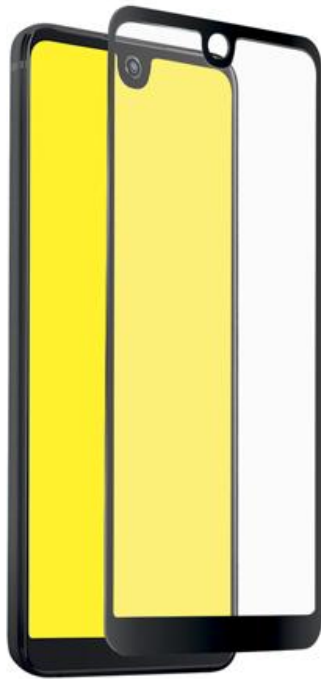

Full Cover Glass Screen Protector for Wiko View 2 Pro

SKU: TESCRFCW1VW2PRK

Protective film in tempered glass with black silicone edges for Wiko View 2 Pro

The **Full Cover glass screen protector** is the perfect accessory to protect your **Wiko View 2 Pro** from minor bumps and scratches.

This protective film made of **tempered glass** adheres perfectly to the display of your smartphone while leaving apertures free for the camera, sensors and microphone.

The **black silicone edges** and **rounded corners** allow this screen protector to adhere perfectly to your device. The screen will thus be protected from impacts and dust infiltration, without losing the touch functions of the screen.

The application of this glass screen protector is very simple: use the **two cloths** included in the package (one wet and the other dry) to clean and dry the screen. Then just attach the protective film to your smartphone paying close attention to the corners.

Features:

- Material: tempered glass and silicone
- Rounded corners
- Black silicone edges for total display protection
- Resistant to minor impacts and scratches

Full Cover Glass Screen Protector for Wiko View 2 Pro
SKU: TESCRFCWVW2PRK