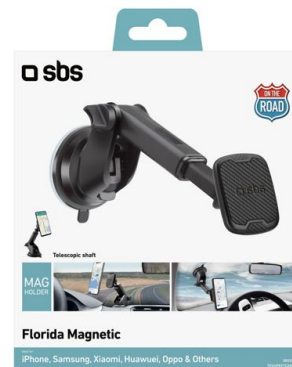

### The dashboard and windscreen mount with an extendable arm: keep your smartphone under control

By attaching one of the two magnetic plates to the smartphone, the holder will attract it and keep it stable. The **round magnetic plate** comes with **adhesive**: attach it **directly to the phone**. The **rectangular one**, on the other hand, can be placed **inside the cover**. Dock and remove your **Apple, Samsung, Xiaomi, Huawei, Oppo or other brand of phone** quickly with one hand.

**THE ARM IS EXTENDABLE UP TO 20.5cm AND THE MAGNETIC SURFACE IS ADJUSTABLE THROUGH 360 DEGREES**

This holder is convenient for both car drivers and **those who own a van or truck**. The arm **extends up to 20.5cm**, ensuring a perfect view of your smartphone. Use the side levers to tilt the arm to suit you.

#### KEY FEATURES:

- ideal for cars, vans and trucks
- with a tilting arm and extendable up to 20.5cm
- 360 degree rotatable magnetic surface
- equipped with suction cup for windscreen and dashboard mounting
- safety lever