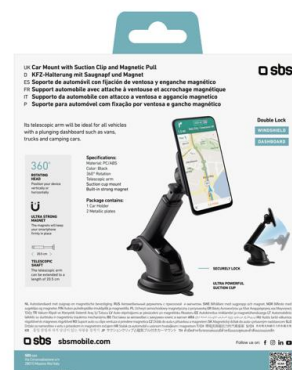

### The dashboard and windscreen mount with an extendable arm: keep your smartphone under control

By attaching one of the two magnetic plates to the smartphone, the holder will attract it and keep it stable. The **round magnetic plate** comes with **adhesive**: attach it **directly to the phone**. The **rectangular one**, on the other hand, can be placed **inside the cover**. Dock and remove your **Apple, Samsung, Xiaomi, Huawei, Oppo or other brand of phone** quickly with one hand.

**THE ARM IS EXTENDABLE UP TO 20.5cm AND THE MAGNETIC SURFACE IS ADJUSTABLE THROUGH 360 DEGREES**

This holder is convenient for both car drivers and **those who own a van or truck**. The arm **extends up to 20.5cm**, ensuring a perfect view of your smartphone. Use the side levers to tilt the arm to suit you.

#### KEY FEATURES:

- ideal for cars, vans and trucks
- with a tilting arm and extendable up to 20.5cm
- 360 degree rotatable magnetic surface
- equipped with suction cup for windscreen and dashboard mounting
- safety lever