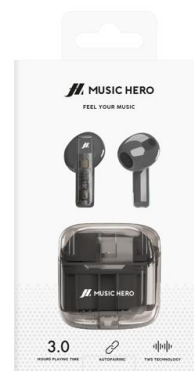

TWS Icy – earphones equipped with True Wireless Stereo technology and a transparent design

SKU: MHTWSICYBTK

These transparent earphones connect to your devices wirelessly

A stable and automatic connection for music and calls

The **TWS Icy earphones** are ideal for both **music** and **calls**. They can pair wirelessly with your devices that support **wireless connections**. **True Wireless Stereo technology** ensures a stable and automatic connection up to 10 metres away from the paired device. Thanks to their **self-start function**, they will turn on automatically as soon as they are removed from the case.

A striking design

The **transparent design** of the TWS Icy earphones and case makes them unique and fun.

Thanks to the charging case, you can use them for up to 15 hours

You can listen to music and make calls for **3 consecutive hours** and, when the earphones run out of power, simply put them inside the **charging case** and they will be back at 100% in an hour and a half. The base can charge the Icy earphones **up to 4 times**, offering up to 15 hours of use; when the case is also out of power, you can charge it using the included **USB-A – USB-C cable**.

Key features:

- Wireless
- Transparent design
- Wireless range: 10 metres
- Playback time: 3 hours
- Charging time: 1.5 hours
- Standby time: 40 hours
- Case capacity: 300 mAh
- Total playback time with the charging case: 15 hours
- Semi in-ear design